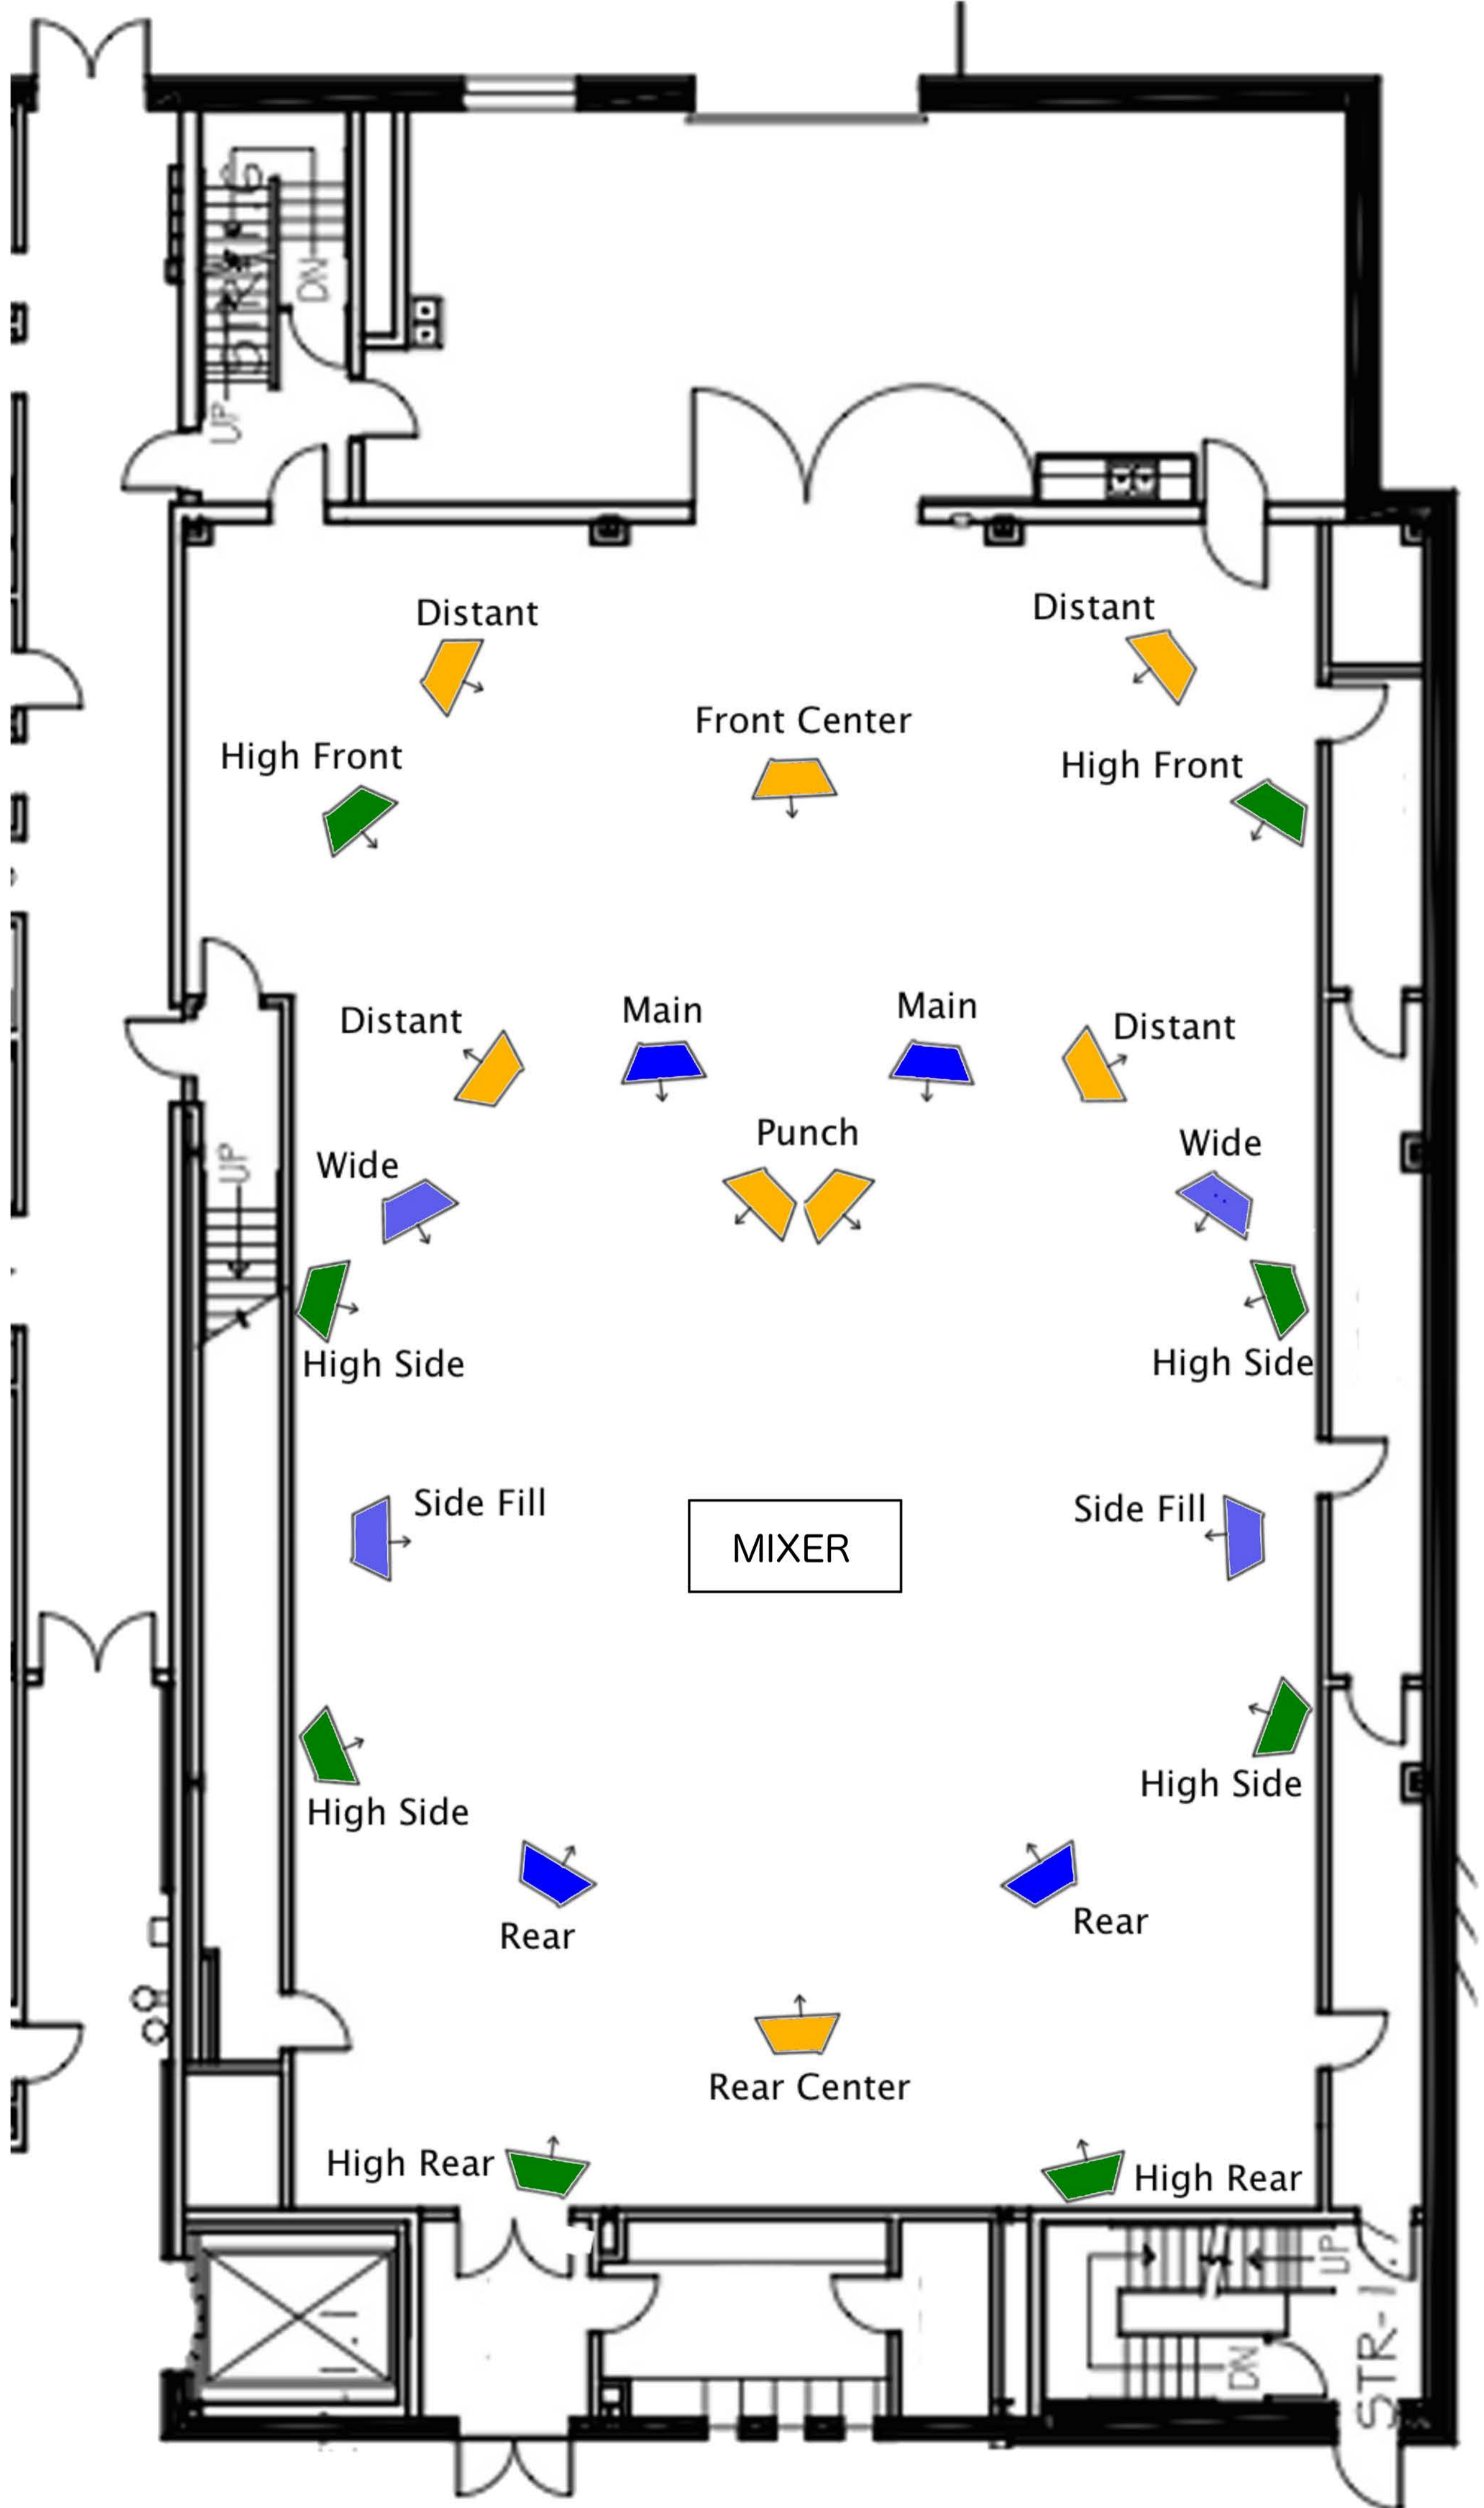

ICMC 2015: Lyric Theatre Sound System Schematic

Last modified: July 23, 2015

LEGEND

- | | |
|--|---|
| ■ JBL SR4735A x8 high | ■ Genelec 1037 x4 |
| ■ Meyer UPJ-1P x8 | ■ Genelec 1038 x4 |
| Meyer 500-HP Subwoofer x2, Genelec 7073a x1 | |